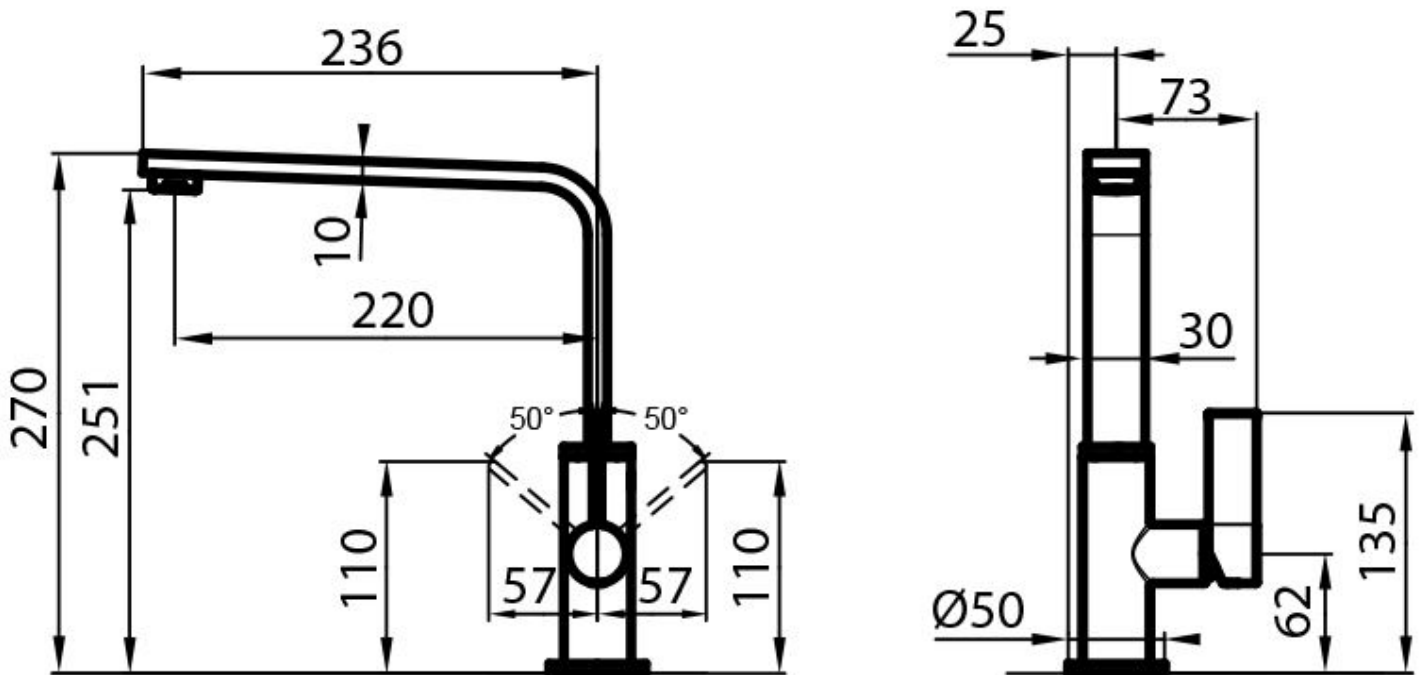

Mixer Tap NYC

Mixer Taps

Code: 8486 000

DETAILS

Mixer type Single lever mixer tap with rotating barrel.

Material Brass

Texture Chromed

Rotating angle 360°

Strengthening plate ø50mm

Cartridge With ceramic discs

Mixer hole ø35mm

Rear encumbrance 40mm

Max worktop thickness 40mm

FEATURES

Strengthening plate

Foster's mixer taps are equipped with the strengthening plate that offers perfect stability on any sink.

Rotating angle

All the taps have a wide angle of rotation. Some models even permit a full 360° rotation.

TECHNICAL DATA

GALLERY